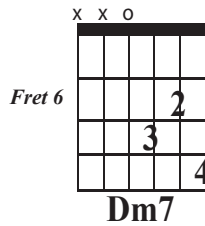

DON'T PANIC

Music & Lyrics by Coldplay

The chords

The rhythm

$\text{♩} = 122$

Intro ♩ 4 Fmaj7/C | Fmaj7/C | Fmaj7/C | Fmaj7/C |

Verse 1 Am C Fmaj7/C Fmaj7/C
Bones sinking like stones, asll that we've fought for.

Am C Fmaj7/C Fmaj7/C
Homes, places we've grown. all of us are done for.

Chorus 1 Dm Dm6 Dm7 Am
And we live in a beautiful world

G
Yeah we do, yeah we do,

Dm Dm6 Dm7 Fmaj7/C Fmaj7/C
We live in a beautiful world.

Chorus 3 As Chorus 1

Solo 2 As solo 1

Verse 3 **Am** **C** **Fmaj7/C** **Fmaj7/C**
Oh, all that we know, there's nothing here to run from,

Am **C** **Fmaj7/C**
'Cause yeah, everybody here's got somebody to lean on.