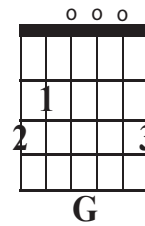

DON'T PANIC

Music & Lyrics by Coldplay

The chords

The rhythm

$\text{♩} = 122$

Intro ♩ 4 Fmaj7/C | Fmaj7/C | Fmaj7/C | Fmaj7/C |

Verse 1 Am C Fmaj7/C Fmaj7/C
Bones sinking like stones, asll that we've fought for.

Am C Fmaj7/C Fmaj7/C
Homes, places we've grown. all of us are done for.

Chorus 1 Dm Dm6 Dm7 Am
And we live in a beautiful world

G
Yeah we do, yeah we do,

Dm Dm6 Dm7 Fmaj7/C Fmaj7/C
We live in a beautiful world.