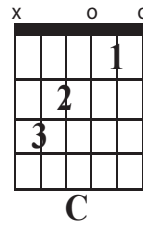

DON'T PANIC

Music & Lyrics by Coldplay

The chords

The rhythm

$\text{♩} = 122$

Intro ♩ 4 Fmaj7/C | Fmaj7/C | Fmaj7/C | Fmaj7/C |

Verse 1 Am C Fmaj7/C Fmaj7/C
Bones sinking like stones, asll that we've fought for.

Am C Fmaj7/C Fmaj7/C
Homes, places we've grown. all of us are done for.

Chorus 1 Dm Dm6 Dm7 Am
And we live in a beautiful world

G
Yeah we do, yeah we do,

Dm Dm6 Dm7 Fmaj7/C Fmaj7/C
We live in a beautiful world.

Chorus 3 As Chorus 1

Solo 2 As solo 1

Verse 3 **Am** **C** **Fmaj7/C** **Fmaj7/C**
Oh, all that we know, there's nothing here to run from,

Am **C** **Fmaj7/C**
'Cause yeah, everybody here's got somebody to lean on.