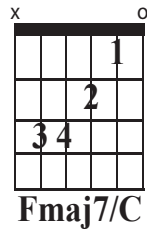

DON'T PANIC

Music & Lyrics by Coldplay

The chords

The rhythm

$\text{♩} = 122$

Intro ♩ 4 Fmaj7/C | Fmaj7/C | Fmaj7/C | Fmaj7/C |

Verse 1 Am C Fmaj7/C Fmaj7/C
Bones sinking like stones, asll that we've fought for.

Am C Fmaj7/C Fmaj7/C
Homes, places we've grown. all of us are done for.

Chorus 1 Dm Dm6 Dm7 Am
And we live in a beautiful world

G
Yeah we do, yeah we do,

Dm Dm6 Dm7 Fmaj7/C Fmaj7/C
We live in a beautiful world.