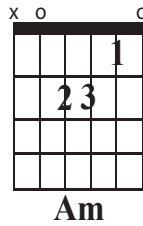

DON'T PANIC

Music & Lyrics by Coldplay

The chords

The rhythm

$\text{♩} = 122$

Intro ♩ 4 Fmaj7/C | Fmaj7/C | Fmaj7/C | Fmaj7/C |

Verse 1 Am C Fmaj7/C Fmaj7/C
Bones sinking like stones, asll that we've fought for.

Am C Fmaj7/C Fmaj7/C
Homes, places we've grown. all of us are done for.

Chorus 1 Dm Dm6 Dm7 Am
And we live in a beautiful world

G
Yeah we do, yeah we do,

Dm Dm6 Dm7 Fmaj7/C Fmaj7/C
We live in a beautiful world.

Chorus 3 As Chorus 1

Solo 2 As solo 1

Verse 3 **Am** **C** **Fmaj7/C** **Fmaj7/C**
Oh, all that we know, there's nothing here to run from,

Am **C** **Fmaj7/C**
'Cause yeah, everybody here's got somebody to lean on.